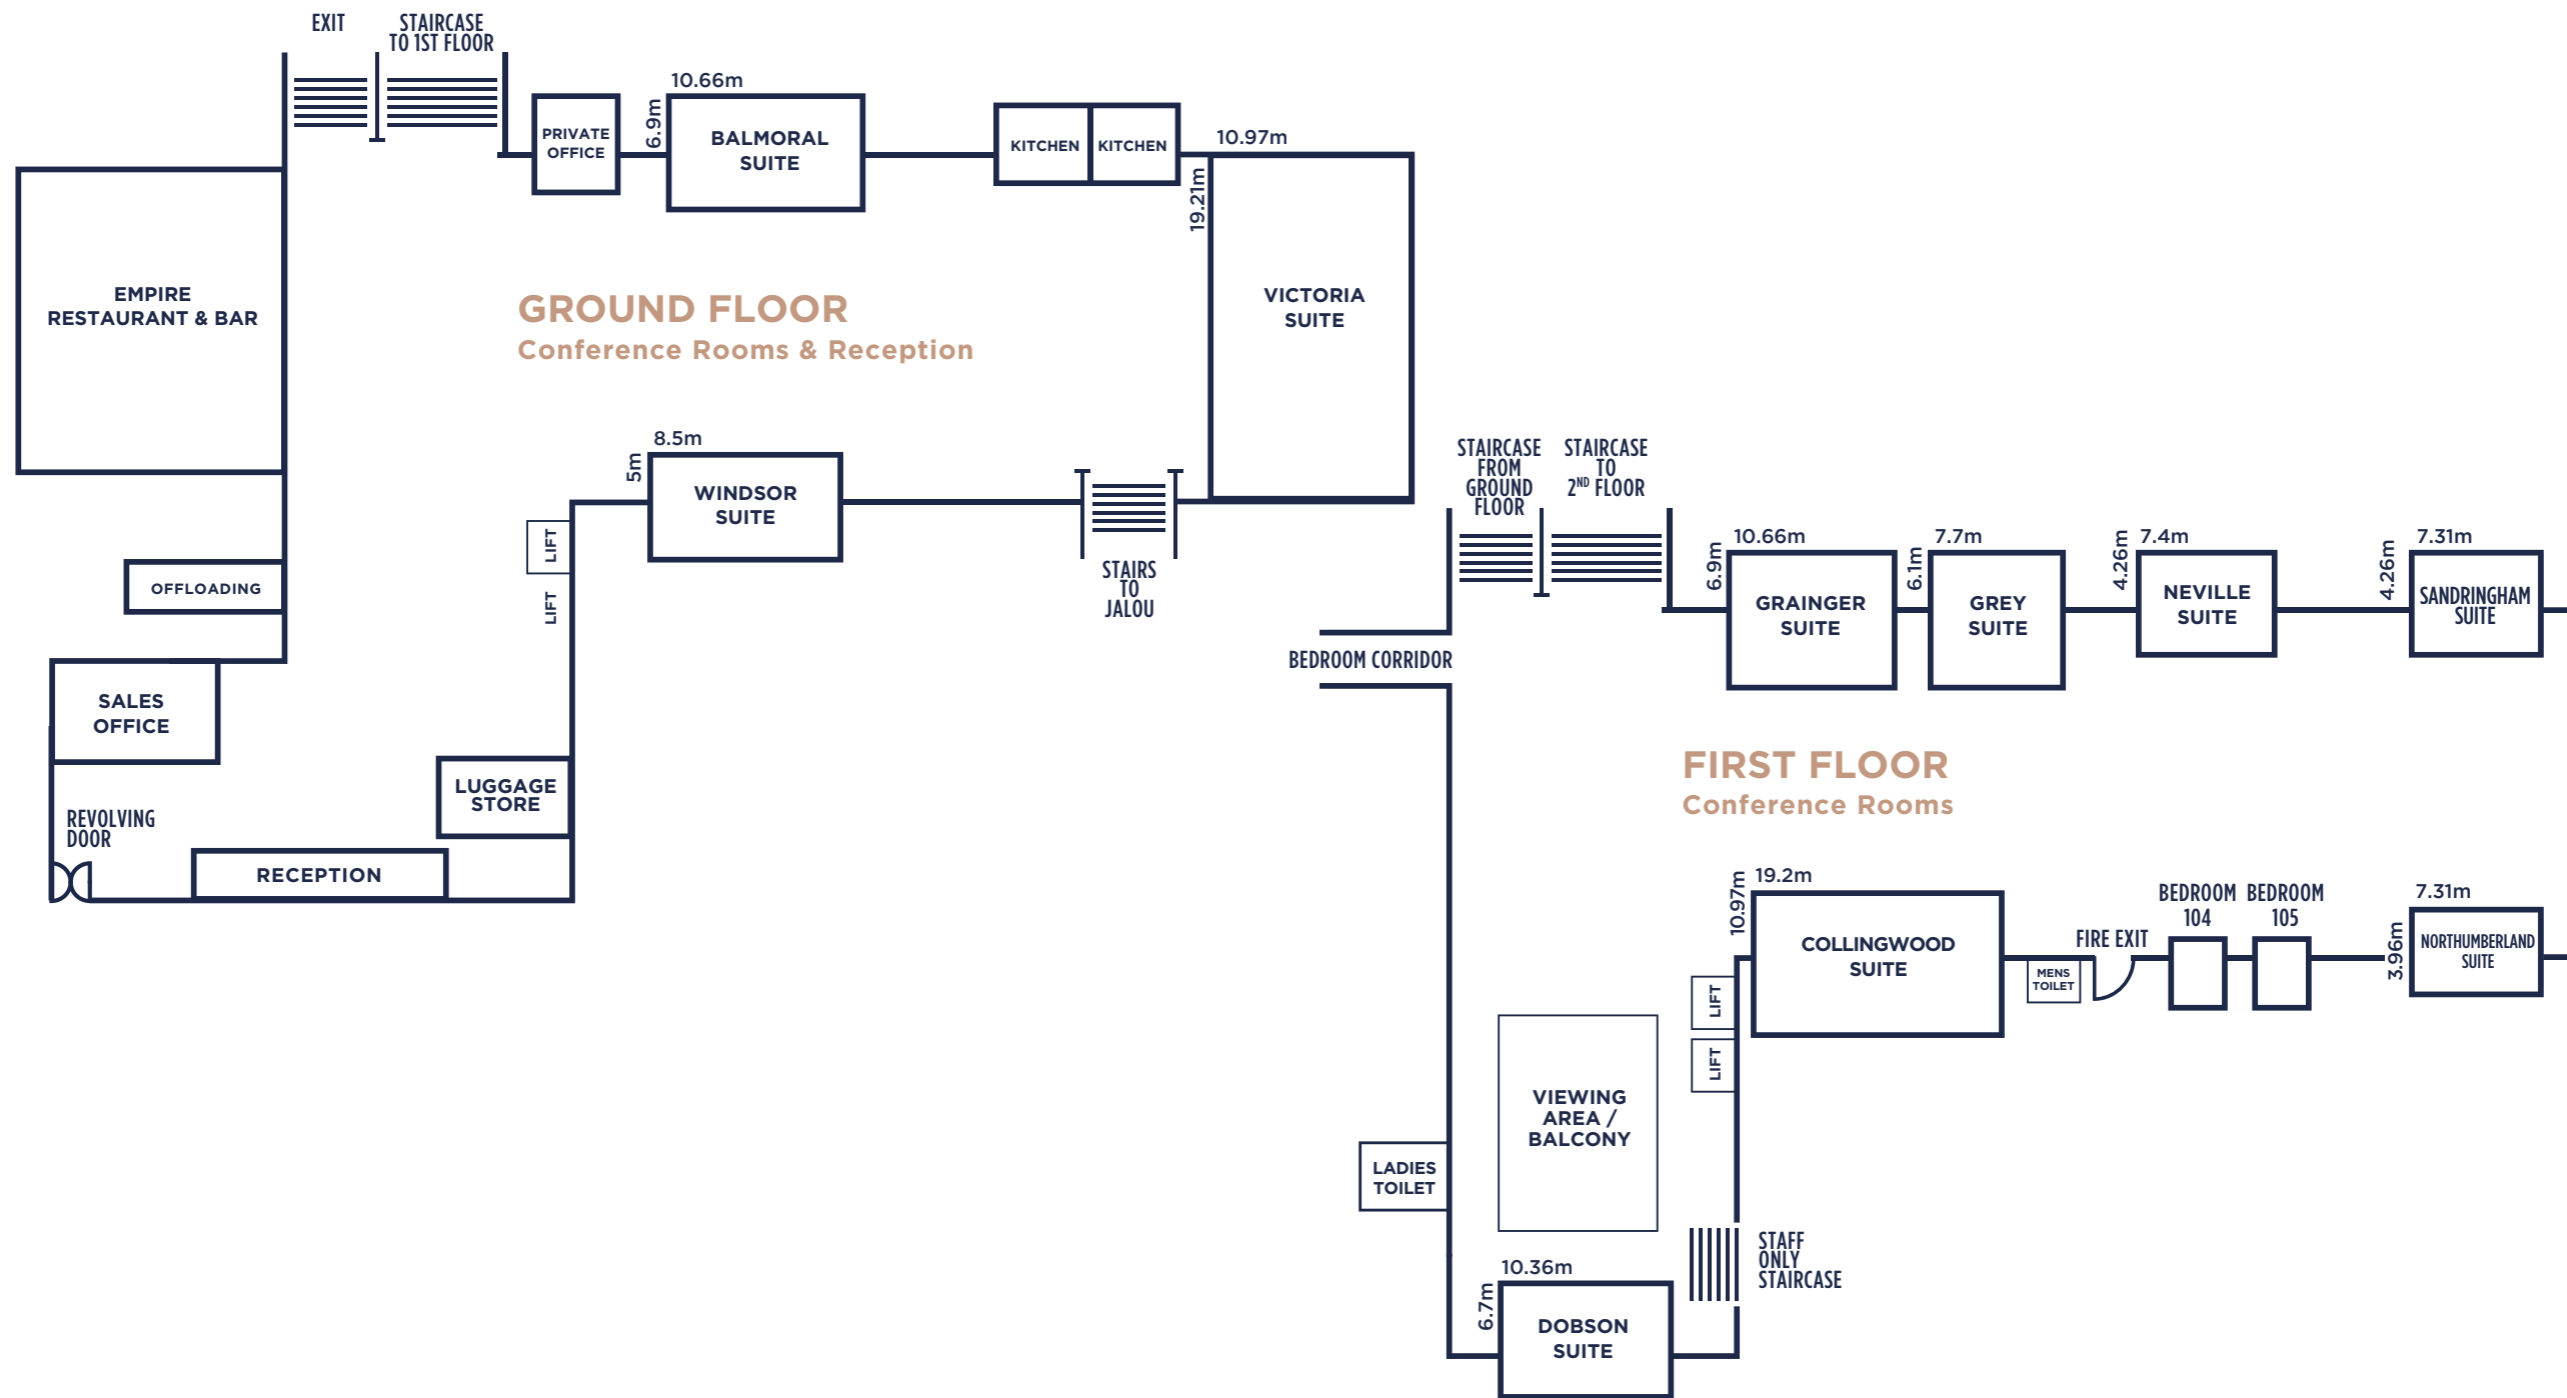

# FLOOR PLANS

ROYAL  
STATION  
HOTEL NEWCASTLE